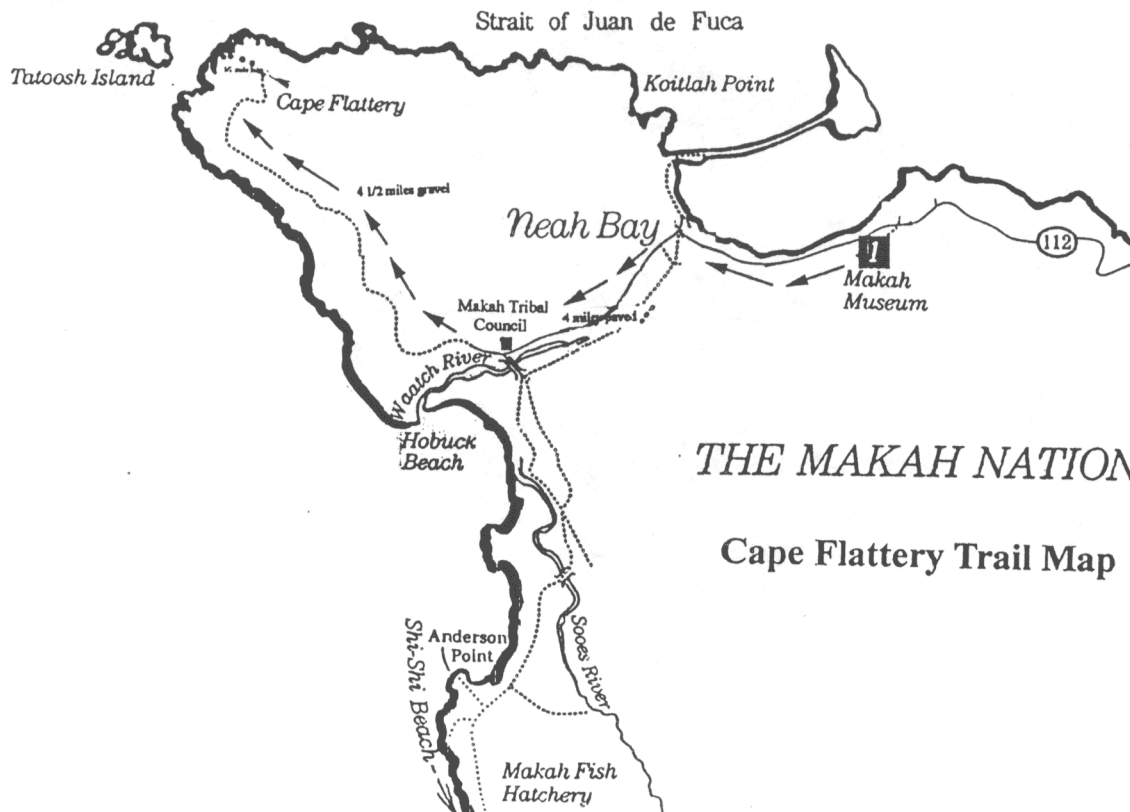

# CAPE FLATTERY TRAIL

Vehicle time is approx. 1/2 hour  
Walk/Hike travel time is approx. 1/2 hour (3/4 mile long)

*THE MAKAH NATION*  
Cape Flattery Trail Map